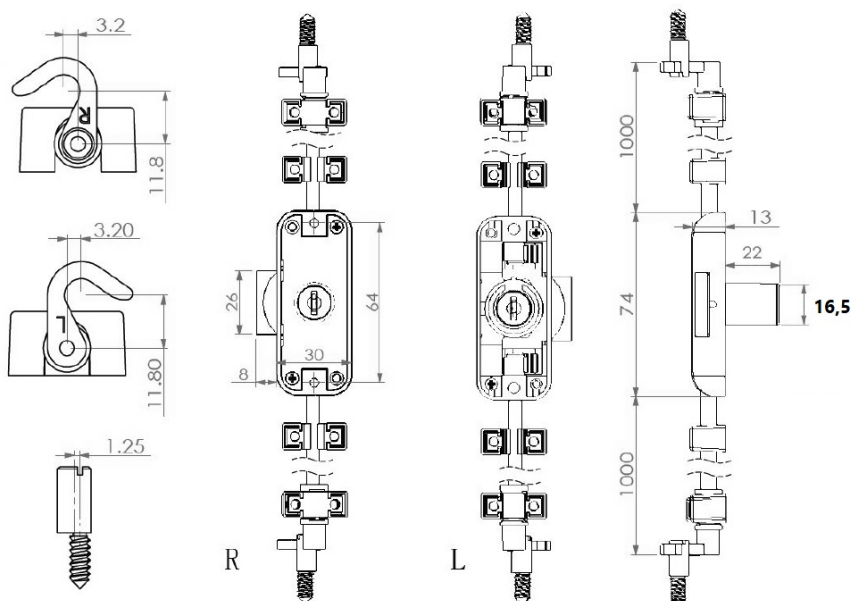

PRODUCT SHEET

Description:

Rotary Bar Lock 922, $\varnothing 16,5 \times 22 \text{mm}$, RH, NPL, KA D20, CK SISO, 3-way, 15mm Backset, No Bar but W/Accessories

Item number:

14.05.268-5

Units	Box	Carton	HS Code	Barcode
Pcs.	8	80	8301300000	
				5704866454056